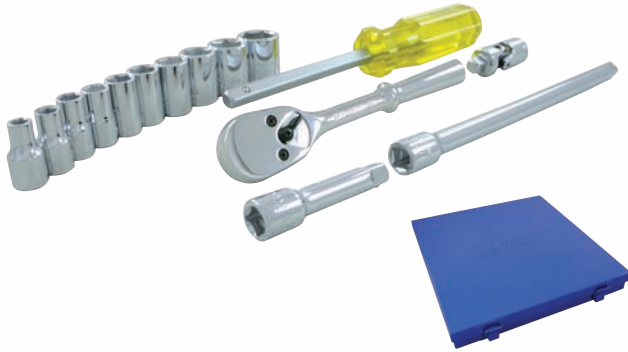

## 15015 15 Piece 6 Point Standard SAE Socket Set

Contains: 3/16", 7/32", 1/4", 9/32", 5/16", 11/32", 3/8", 7/16", 1/2", 9/16"  
Includes: Reversible Ratchet, U-Joint, 2" Extension, 6" Extension,  
Hand Driver, Metal Box # 93001, Socket Rail

## 15025 25 Piece 6 Point Standard & Deep SAE Socket Set

Contains:  
Standard: 3/16", 7/32", 1/4", 9/32", 5/16", 11/32", 3/8", 7/16", 1/2", 9/16"  
Deep: 3/16", 7/32", 1/4", 9/32", 5/16", 11/32", 3/8", 7/16", 1/2", 9/16"  
Includes: Reversible Ratchet, U-Joint, 2" Extension, 6" Extension,  
Hand Driver, Metal Box # 93001, 2 Socket Rails

## 15125 25 Piece 12 Point Standard & Deep SAE Socket Set

Contains:  
Standard: 3/16", 7/32", 1/4", 9/32", 5/16", 11/32", 3/8", 7/16", 1/2", 9/16"  
Deep: 3/16", 7/32", 1/4", 9/32", 5/16", 11/32", 3/8", 7/16", 1/2", 9/16"  
Includes: Reversible Ratchet, U-Joint, 2" Extension, 6" Extension,  
Hand Driver, Metal Box # 93001, 2 Socket Rails

## 19029 29 Piece 6 Point Standard & Deep Metric Socket Set

Contains:  
Standard: 4, 5, 6, 7, 8, 9, 10, 11, 12, 13, 14, 15mm  
Deep: 4, 5, 5.5, 6, 7, 8, 9, 10, 11, 12, 13, 14mm  
Includes: Reversible Ratchet, U-Joint, 2" Extension, 6" Extension,  
Hand Driver, Metal Box # 93001, 2 Socket Rails